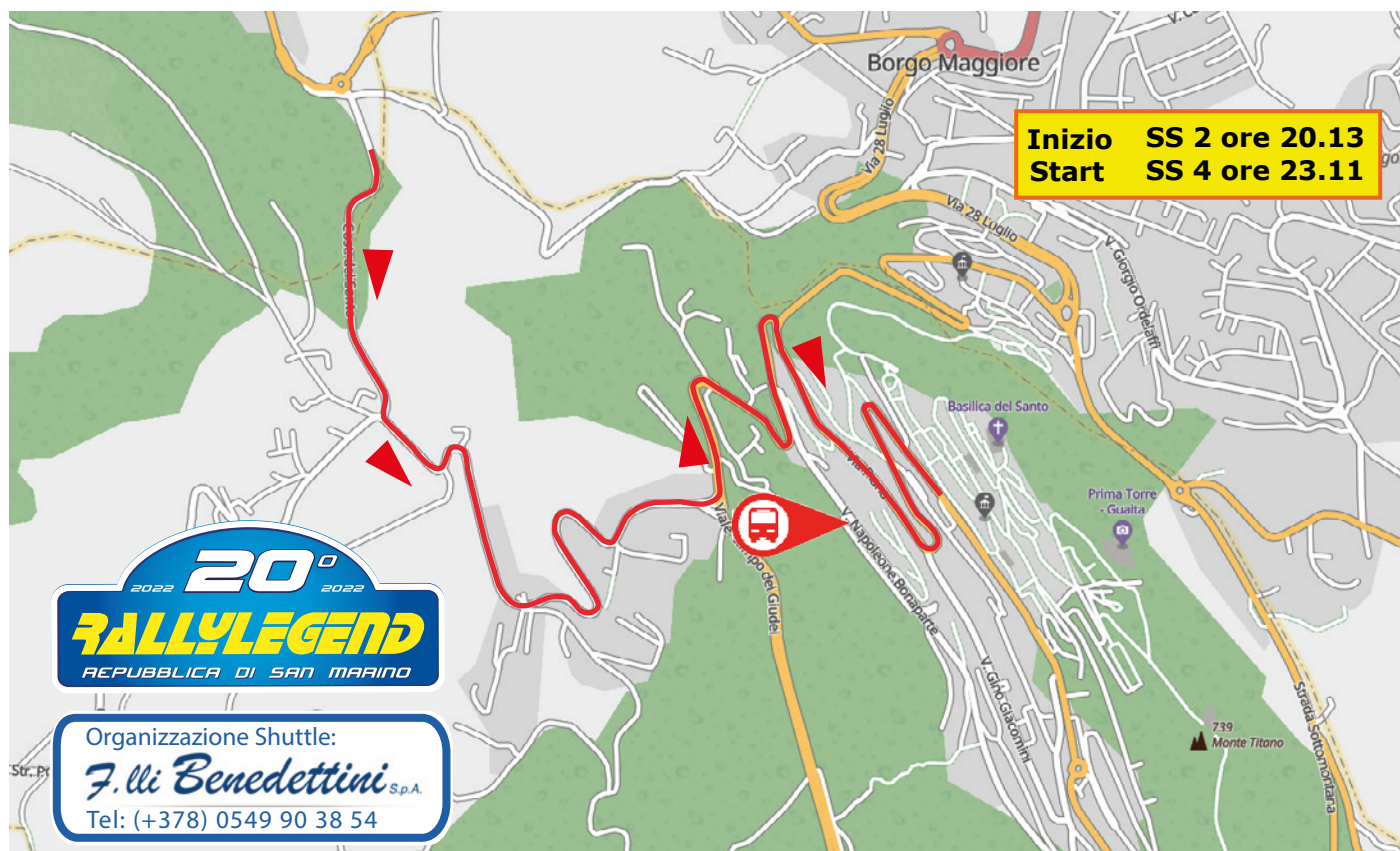

Inizio SS 2 ore 20.13
Start SS 4 ore 23.11

Organizzazione Shuttle:

7.lli Benedettini S.p.A.

Tel: (+378) 0549 90 38 54

Fermata di carico e scarico via Napoleone Bonaparte a 200 metri dalla spettacolare zona del percorso della Prova Speciale con curve a gomito in salita.

Drain and stop in Napoleone Bonaparte Street at 200 metres from the spectacular area of the route of the Special Stage with sharp turns uphill.

GPS: 43.935475 - 12.445153