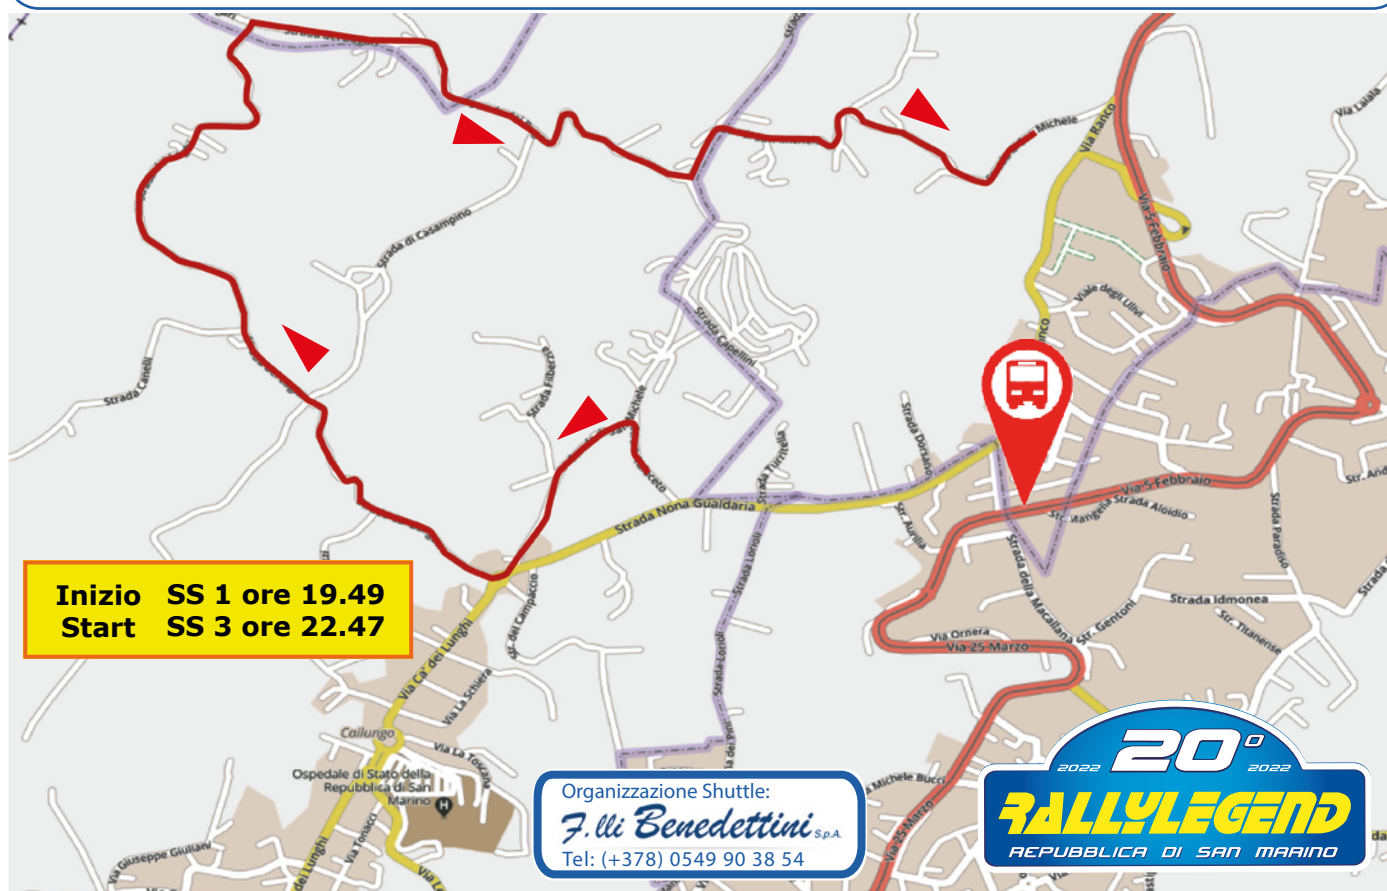

Inizio SS 1 ore 19.49
Start SS 3 ore 22.47

Organizzazione Shuttle:

F.lli Benedettini S.p.A.

Tel: (+378) 0549 90 38 54