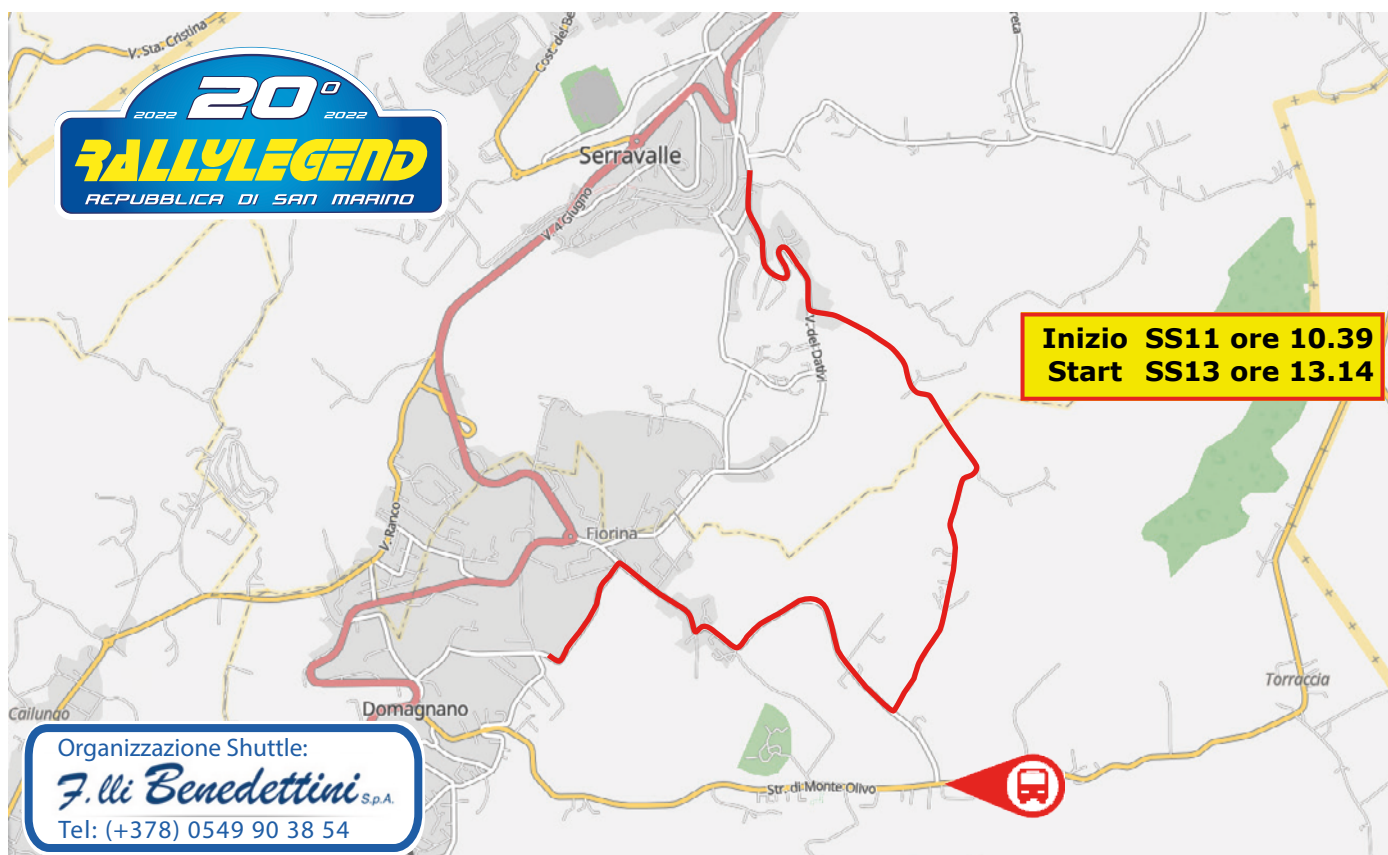

Partenza da Serravalle "Rally Village" ore:
Timetable departure from Serravalle "Rally Village":

08:30

09:00

09:30

10:00

10:30

11:00

11:30

12:45

13:15

13:45

14:15

14:45

15:15

15:45

Inizio SS11 ore 10.39
Start SS13 ore 13.14

Drain and stop passengers at 200 metres from the route of the S/S, not far from the area where there are the bumps that make spectacular the route.

GPS: 43.950451 - 12.490905